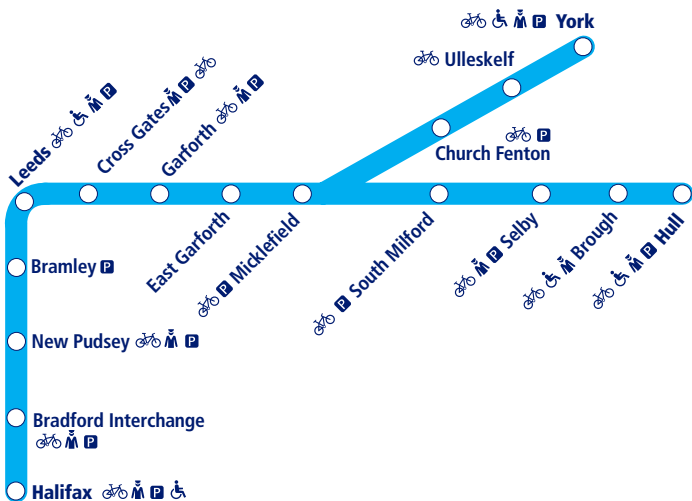

Train times

35

10 December 2023 –
1 June 2024

Halifax to Hull and Leeds to York

- Parking available
- Staff in attendance
- Bicycle store facility
- Disabled assistance available

NORTHERN

Go do your thing

This timetable shows a summary of local stopping services between **Halifax and Hull** and stopping services between **York, Selby and Leeds**.

How to read this timetable

Look down the left hand column for your departure station. Read across until you find a suitable departure time. Read down the column to find the arrival time at your destination. Through services are shown in bold type (this means you won't have to change trains). Connecting services are shown in light type. If you travel on a connecting service, change at the next station shown in bold or if you arrive on a connecting service, change at the last station shown in bold, unless a footnote advises otherwise.