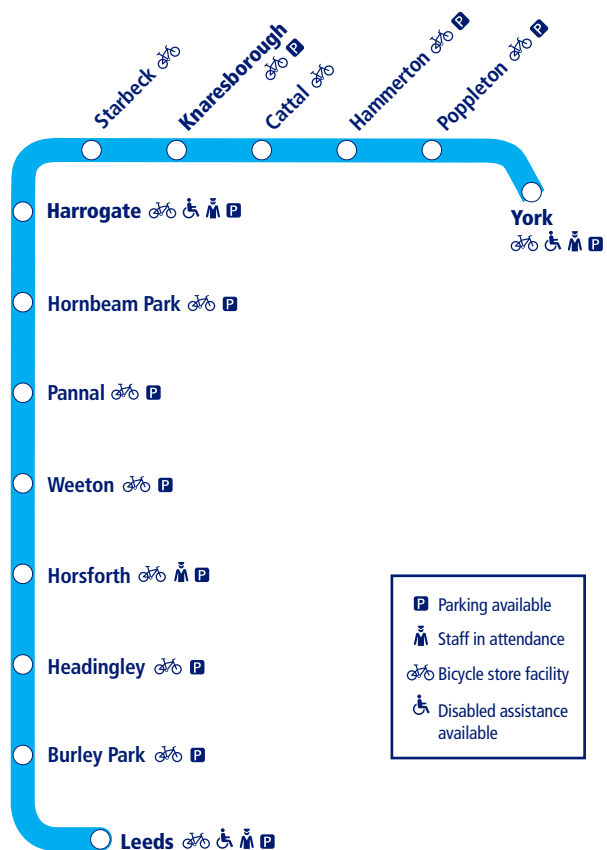

Train times

29

10 December 2023 –
1 June 2024

York to Harrogate and Leeds (Harrogate Line)

This timetable shows the Northern train service between **Leeds and Knaresborough** and between **Leeds and York via Harrogate**. Other trains also run between **Leeds and York** via other routes.

How to read this timetable

Look down the left hand column for your departure station. Read across until you find a suitable departure time. Read down the column to find the arrival time at your destination. Through services are shown in bold type (this means you won't have to change trains). Connecting services are shown in light type. If you travel on a connecting service, change at the next station shown in bold or if you arrive on a connecting service, change at the last station shown in bold, unless a footnote advises otherwise.

Minimum connection times

All stations have a minimum connection time of 5 minutes unless stated. Leeds 10 minutes and York 8 minutes.

Community Rail Partnerships and community groups

We support a number of active community rail partnerships (CRPs) across our network. CRPs bring together local communities and the rail industry to deliver benefits to both, and encourage use of the lines they represent.

TrainTracker™

For up to date travel information and live departures direct to your mobile, text your station **name** or **location code** to **8 49 50**.

Customers with disabilities or restricted mobility are encouraged to contact our **Customer Experience Centre** who will book assistance for you.