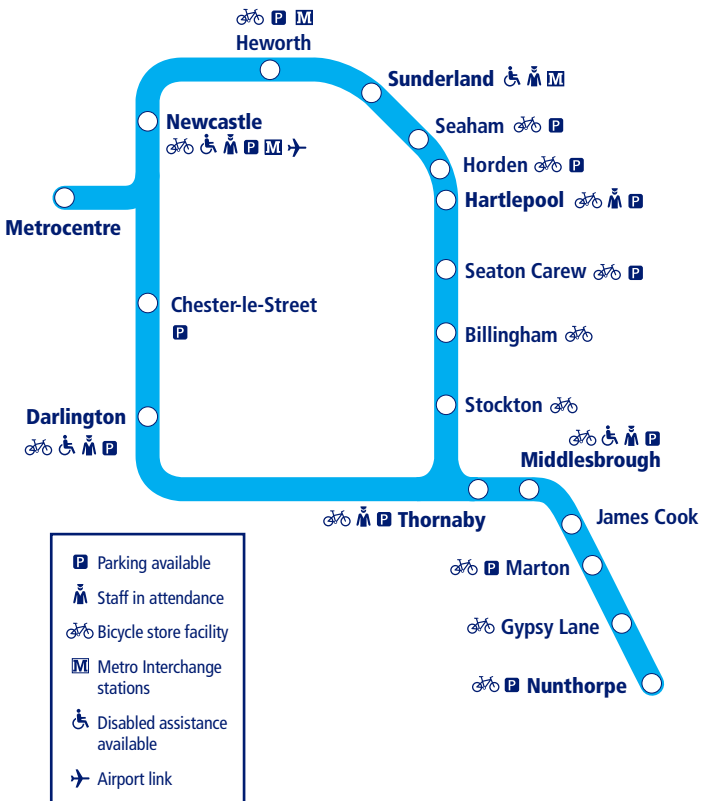

Train times

2

10 December 2023 –
1 June 2024

Nunthorpe and Middlesbrough to Newcastle and Metrocentre

This timetable is a summary of our train services between **Nunthorpe, Middlesbrough, Newcastle and Metrocentre**. Other trains run between **Newcastle and Metrocentre, Newcastle and Darlington**, and Metro trains run between **Newcastle and Sunderland**.

Services between **Newcastle and Sunderland** are run for NEXUS.

How to read this timetable

Look down the left hand column for your departure station. Read across until you find a suitable departure time. Read down the column to find the arrival time at your destination. Through services are shown in bold type (this means you won't have to change trains). Connecting services are shown in light type. If you travel on a connecting service, change at the next station shown in bold or if you arrive on a connecting service, change at the last station shown in bold, unless a footnote advises otherwise.

Notes

A To London Kings Cross.

B To Carlisle.

C To Hexham.

E From Saltburn.

F From Whitby.

G From London Kings Cross.

SO Saturdays only.